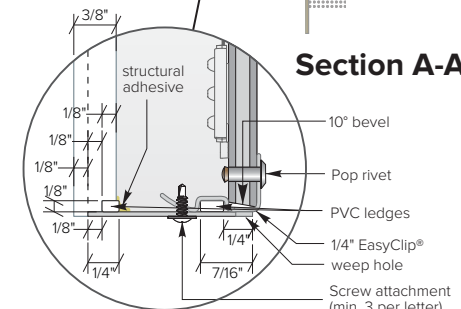

Install the new letterset centered horizontally and vertically in the sign band.

The raceway and panel to be painted to match the building.

Note: LL to provide building paint color.

Section B-B

Scale: 1/4" = 1'-0"

Before

After

Center letterset on sign band

Section A-A

Revisions:

enlarged sign and updated cross sections - JAS - 1.5.23	X
X	X
X	X
X	X

File Location:
Drive/Clients/

STND ___
CSTM ___

AS CR EN

Date: 01/03/2023

City/State: Mercer Island, WA

Designer: JS PM: JW

Address: 2630 77th Ave SE

Drawing # C77535

OE # 159203

Aerial View
Scale: NTS