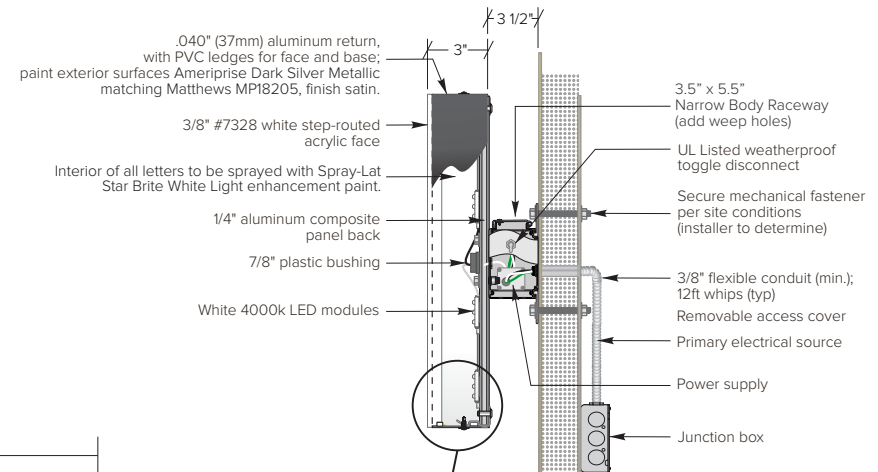

S1

Custom Illuminated White Letterset

Manufacture the illuminated letterset as shown below. The top letters to be illuminated and mounted to the raceway as shown. The bottom letters to be 1/2" white, non-illuminated acrylic letters on flanged panel.

Install the new letterset centered horizontally and vertically in the sign band.

The raceway and panel to be painted to match the building.

Note: LL to provide building paint color.

Scale: 1/4" = 1'-0"

Before

After

Revisions:

enlarged sign and updated cross sections - JAS - 1.5.23	X
X	X
X	X
X	X

File Location:
Drive/Clients/

STND ___
CSTM ___

AS CR EN

Date: 01/03/2023

City/State: Mercer Island, WA

Designer: JS PM: JW

Address: 2630 77th Ave SE

Drawing # C77535

OE # 159203