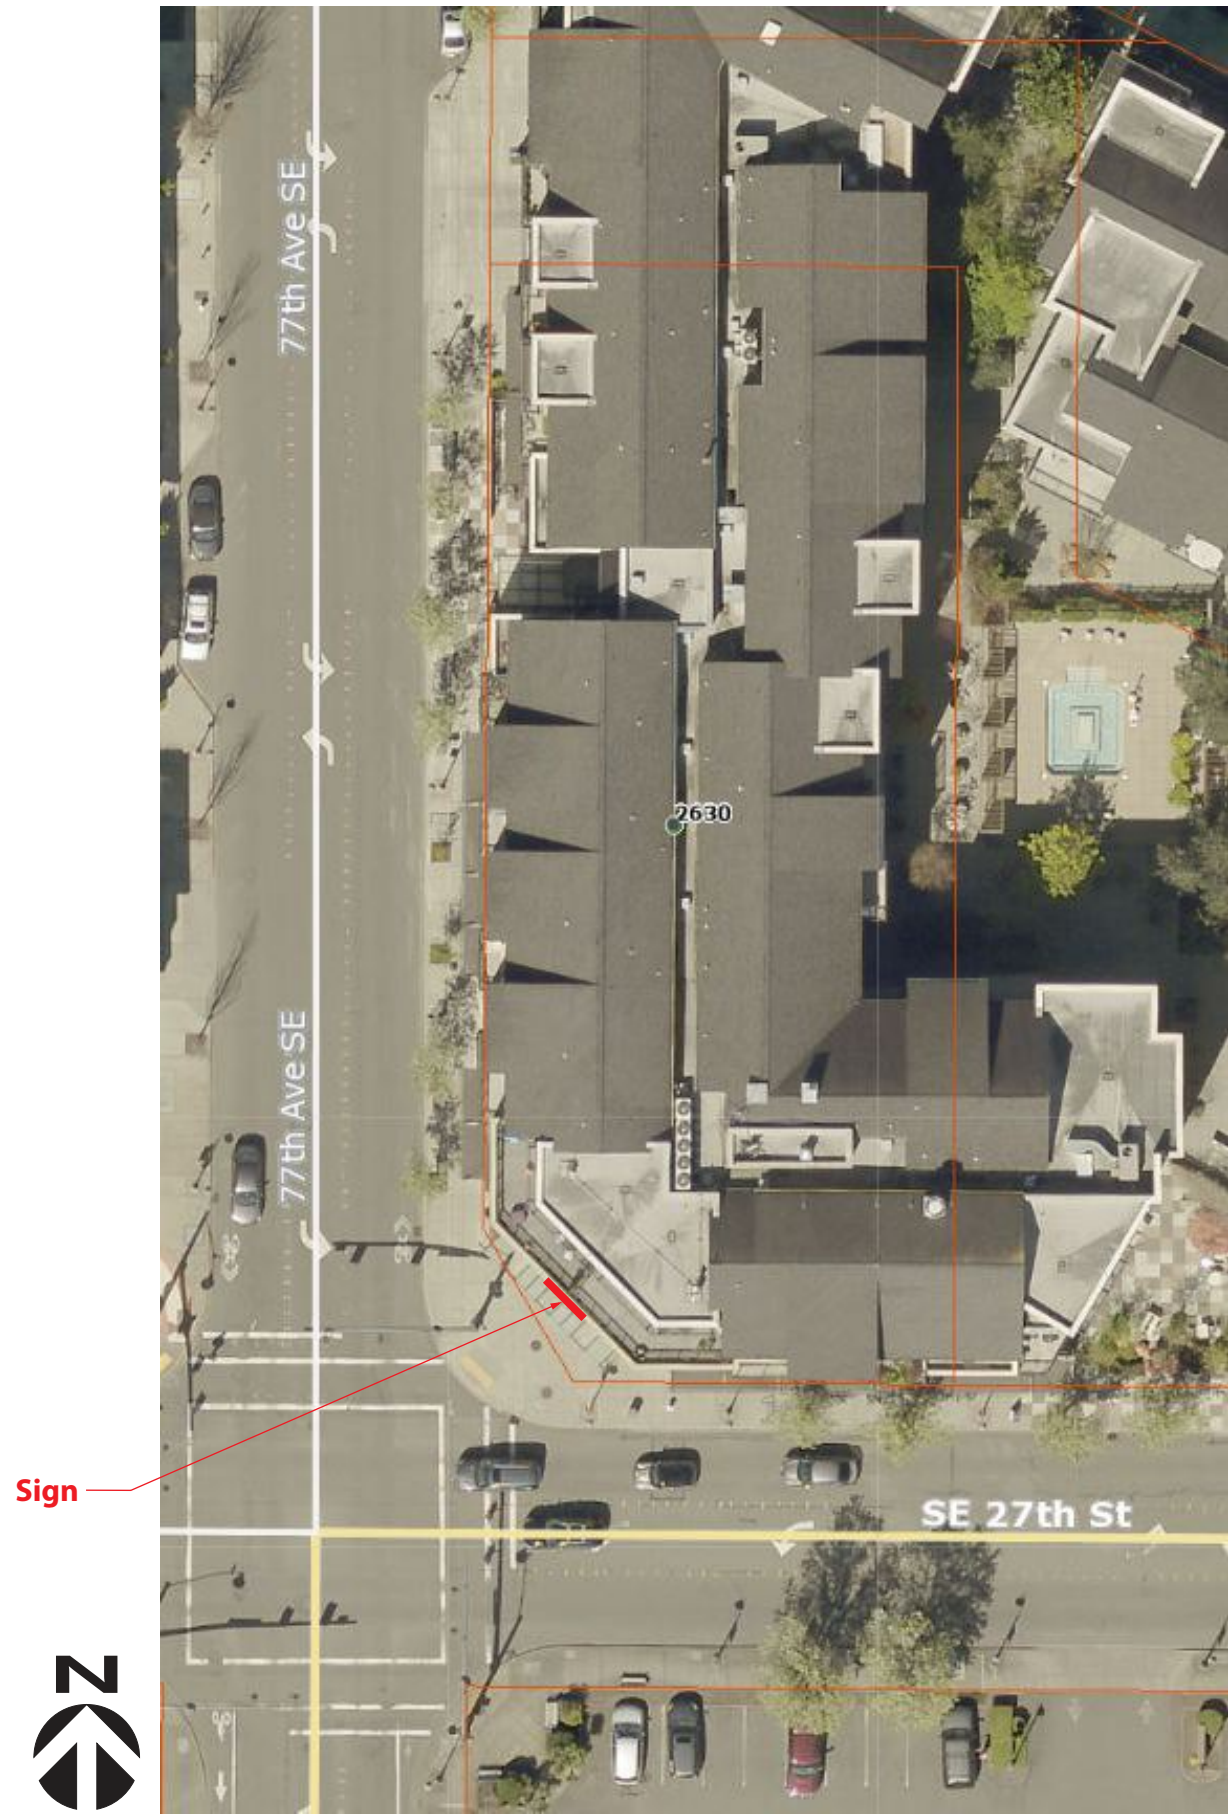

C77535

City/State: Mercer Island, WA

Address: 2630 77th Ave SE

Created: 01/03/2023

Revised: 01/05/2023

S1

Custom Illuminated White Letterset

Manufacture the illuminated letterset as shown below. The top letters to be illuminated and mounted to the raceway as shown. The bottom letters to be 1/2" white, non-illuminated acrylic letters on flanged panel.

Install the new letterset centered horizontally and vertically in the sign band.

The raceway and panel to be painted to match the building.

Note: LL to provide building paint color.

Section B-B

Scale: 1/4" = 1'-0"

Before

After

Center letterset on sign band

Section A-A

Revisions:

enlarged sign and updated cross sections - JAS - 1.5.23	X
X	X
X	X
X	X

File Location:
Drive/Clients/

STND ___
CSTM ___

AS CR EN

Date: 01/03/2023

City/State: Mercer Island, WA

Designer: JS PM: JW

Address: 2630 77th Ave SE

Drawing # C77535

OE # 159203

Aerial View
Scale: NTS