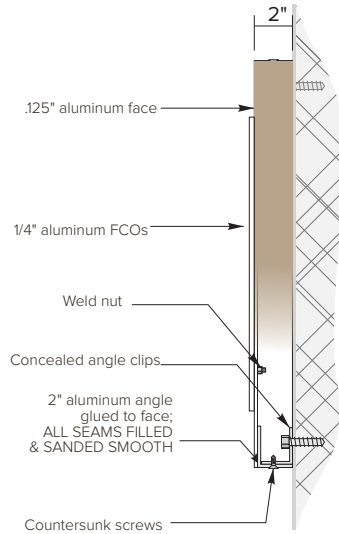

C77535

City/State: Mercer Island, WA

Address: 2630 77th Ave SE

Created: 01/03/2023

Revised: 01/05/2023

S1

Custom Illuminated White Letterset

Manufacture the illuminated letterset as shown below. The top letters to be illuminated and mounted to the raceway as shown. The bottom letters to be 1/2" white, non-illuminated acrylic letters on flanged panel.

Install the new letterset centered horizontally and vertically in the sign band.

The raceway and panel to be painted to match the building.

Note: LL to provide building paint color.

Section B-B

Scale: 1/4" = 1'-0"